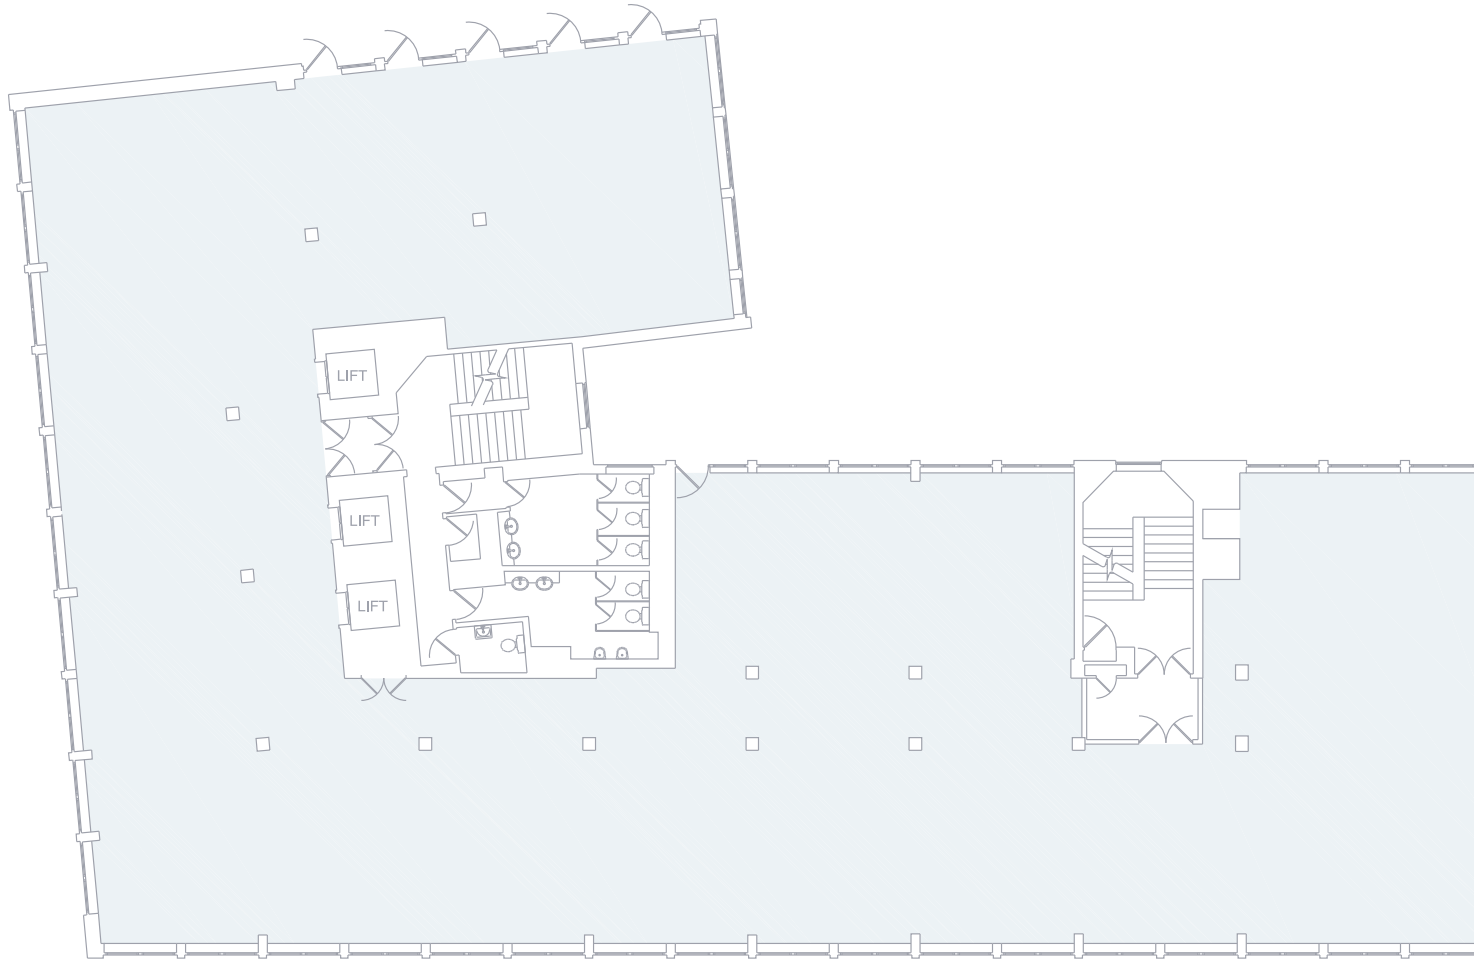

EDMUND HOUSE

FLOOR 3 - 7,411 sq ft

EDMUND HOUSE

FLOOR 4 - Available floor space 5,438 sq ft

EDMUND HOUSE

FLOOR 5 - 6,310 sq ft