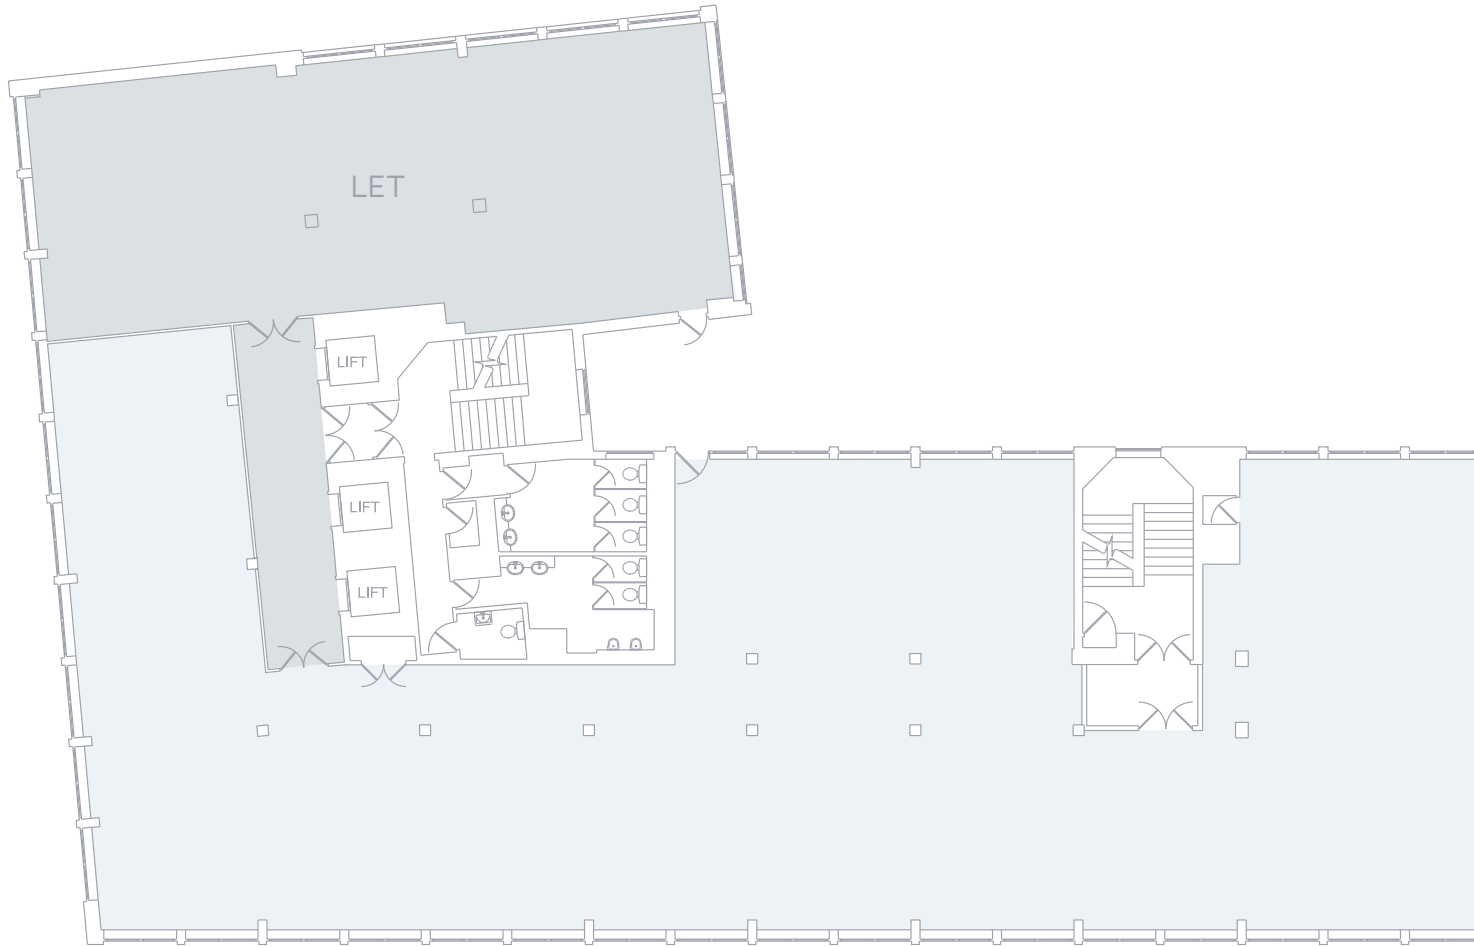

EDMUND HOUSE

FLOOR 3 - 7,411 sq ft

EDMUND HOUSE

FLOOR 4 - Available floor space 5,438 sq ft

EDMUND HOUSE

FLOOR 5 - 6,310 sq ft