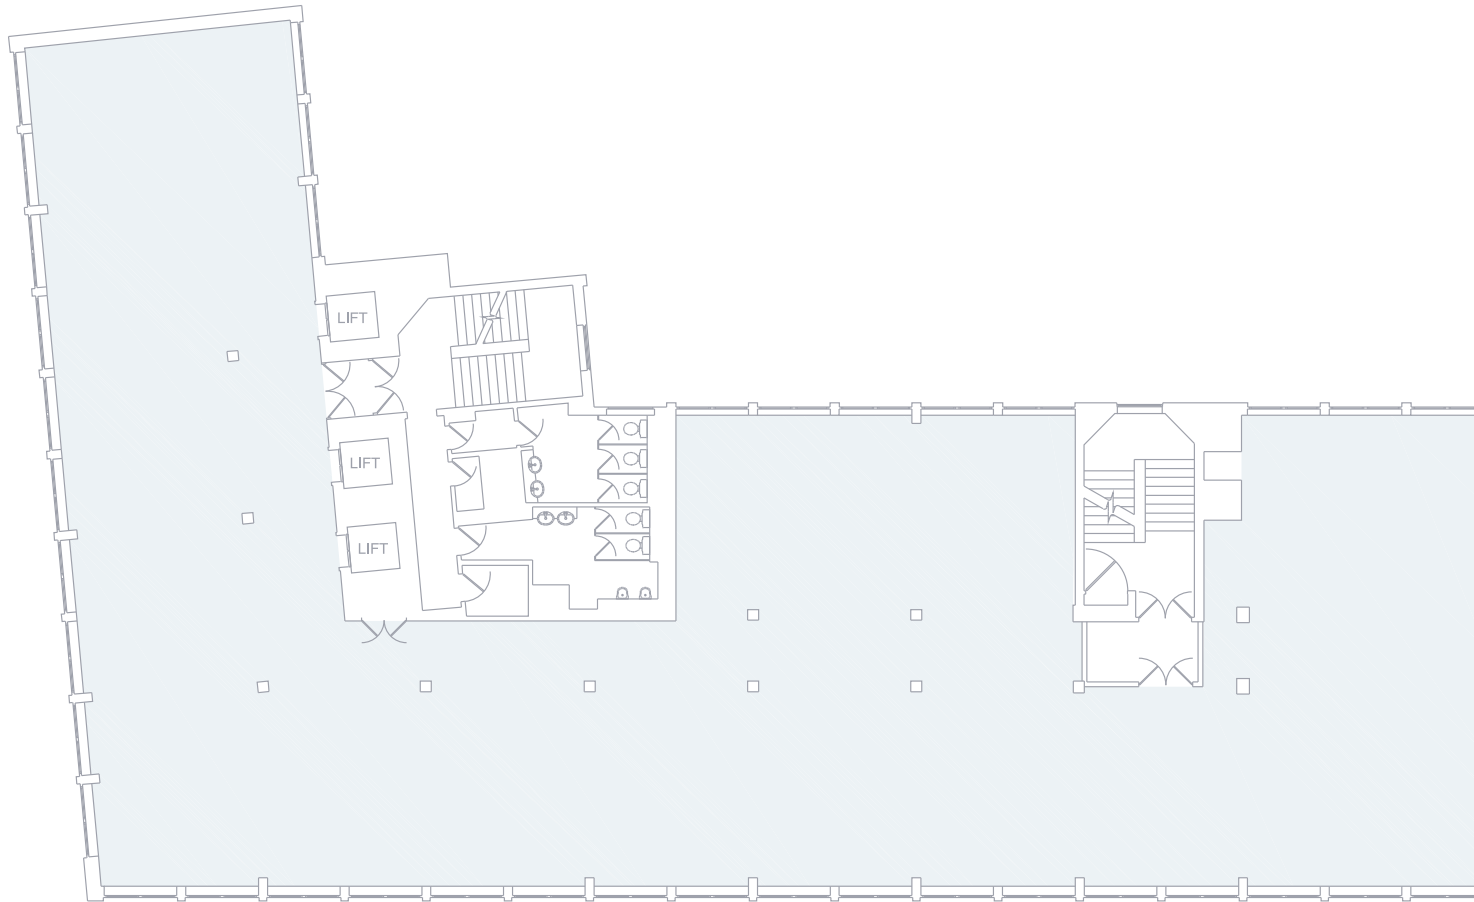

EDMUND HOUSE

FLOOR 3 - 7,411 sq ft

EDMUND HOUSE

FLOOR 4 - Available floor space 5,438 sq ft

EDMUND HOUSE

FLOOR 5 - 6,310 sq ft