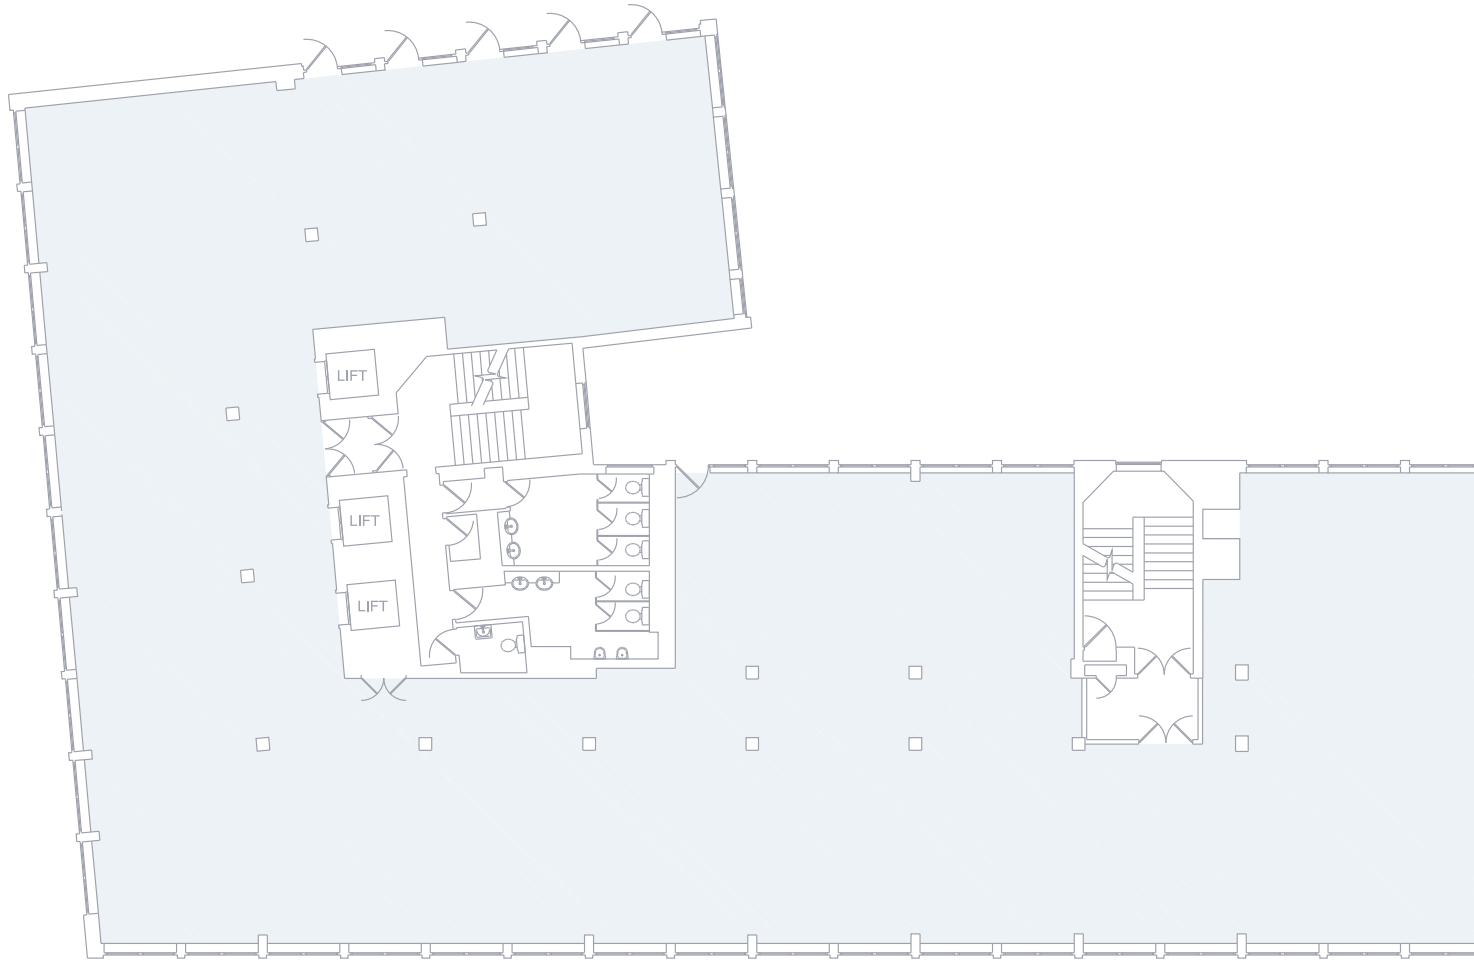

# EDMUND HOUSE

FLOOR 3 - 7,411 sq ft

# EDMUND HOUSE

FLOOR 4 - Available floor space 5,438 sq ft

# EDMUND HOUSE

FLOOR 5 - 6,310 sq ft

# EDMUND HOUSE

FLOOR 6 - 6,311 sq ft