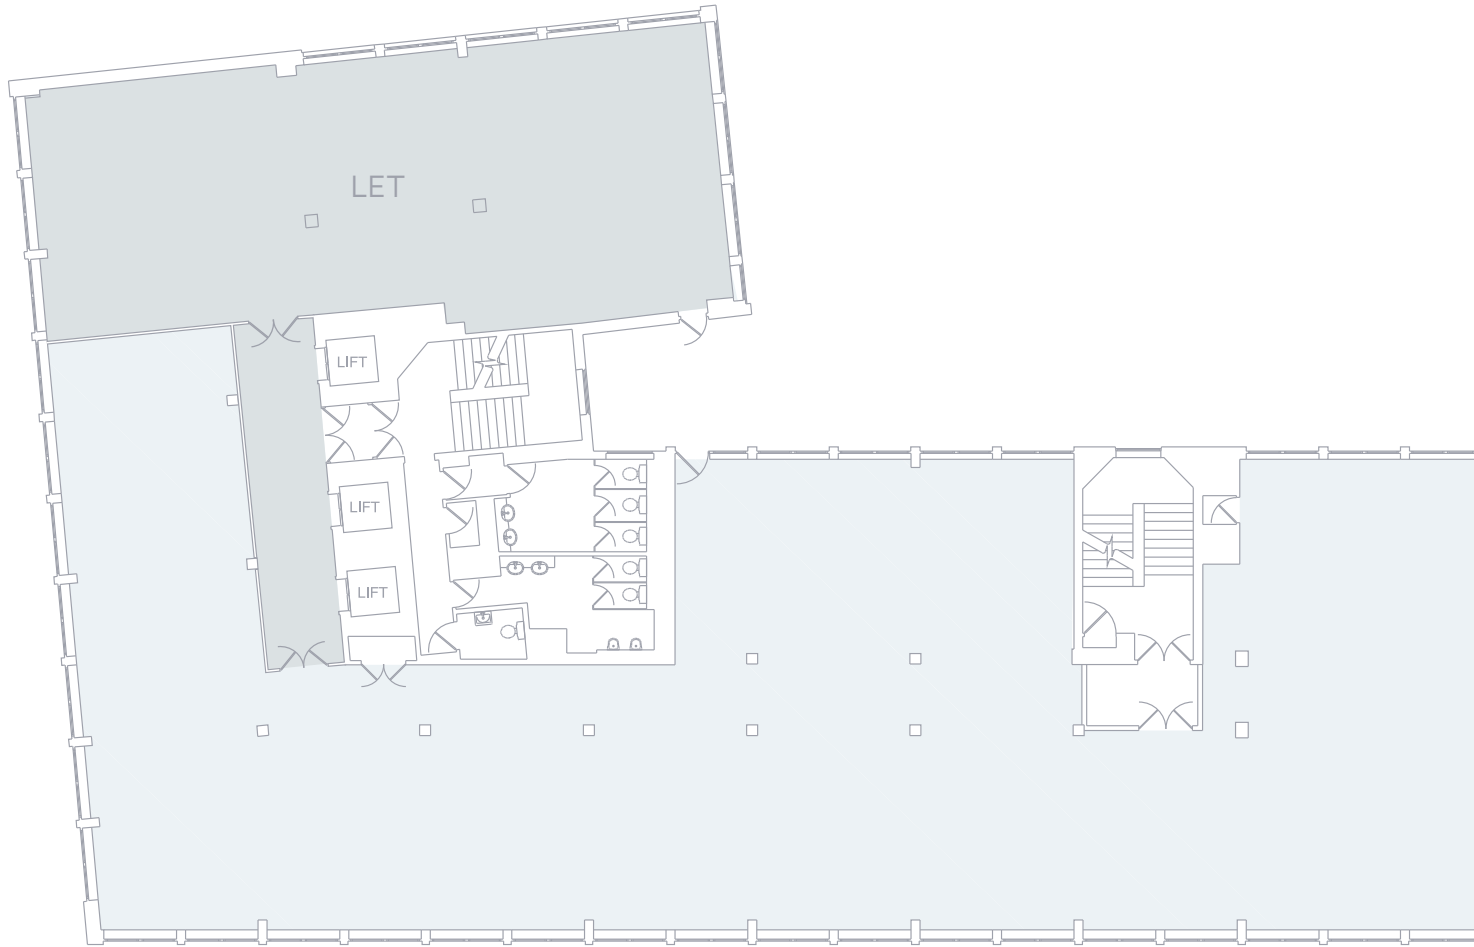

# EDMUND HOUSE

FLOOR 3 - 7,411 sq ft

# EDMUND HOUSE

FLOOR 4 - Available floor space 5,438 sq ft

# EDMUND HOUSE

FLOOR 5 - 6,310 sq ft

# EDMUND HOUSE

FLOOR 6 - 6,311 sq ft