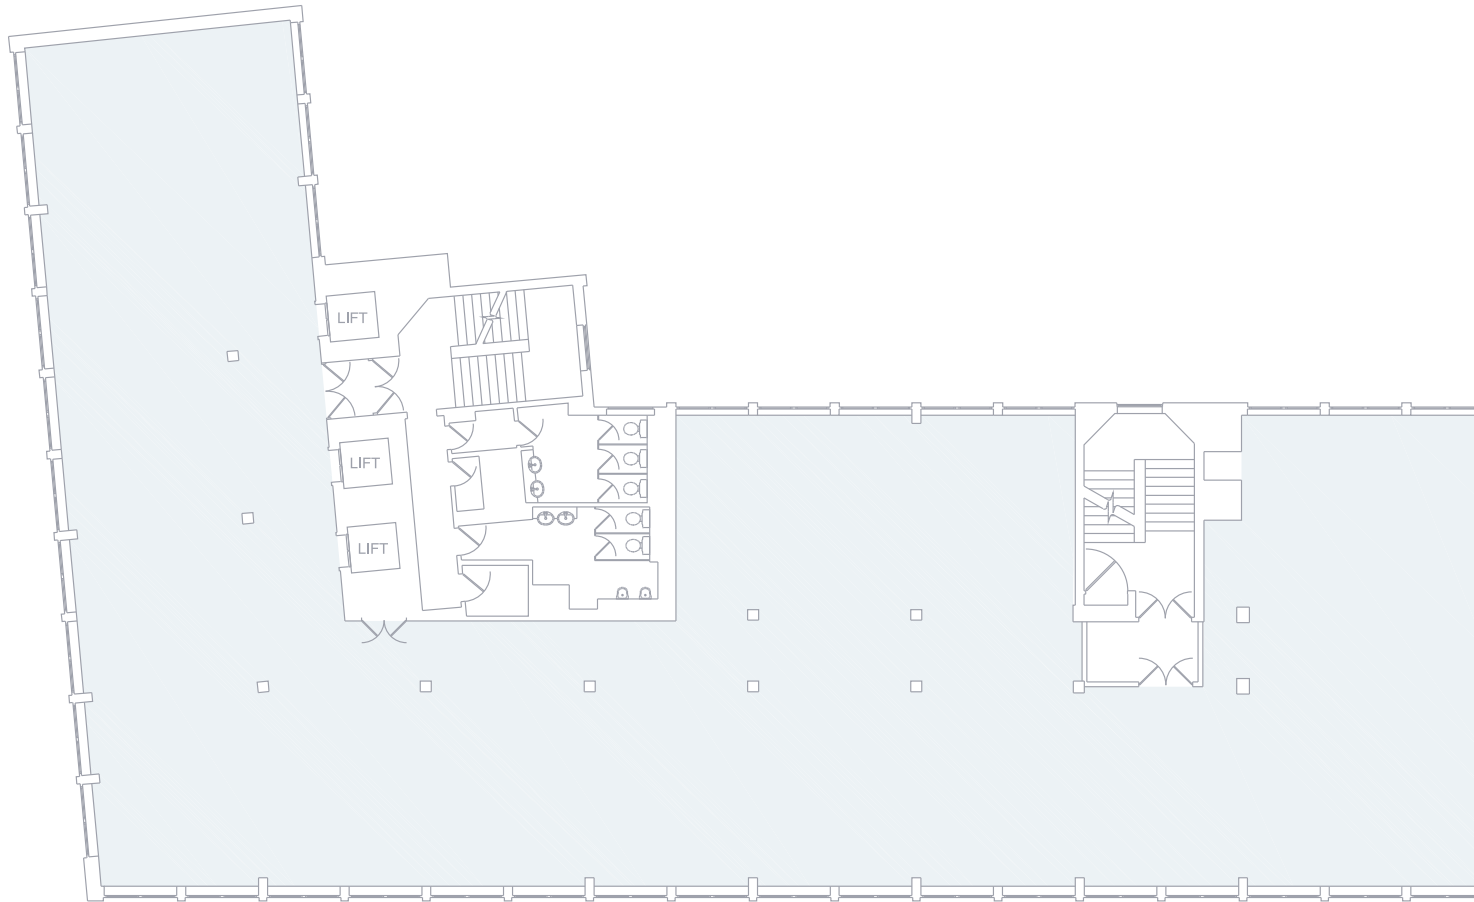

# EDMUND HOUSE

FLOOR 3 - 7,411 sq ft

# EDMUND HOUSE

FLOOR 4 - Available floor space 5,438 sq ft

# EDMUND HOUSE

FLOOR 5 - 6,310 sq ft

# EDMUND HOUSE

FLOOR 6 - 6,311 sq ft