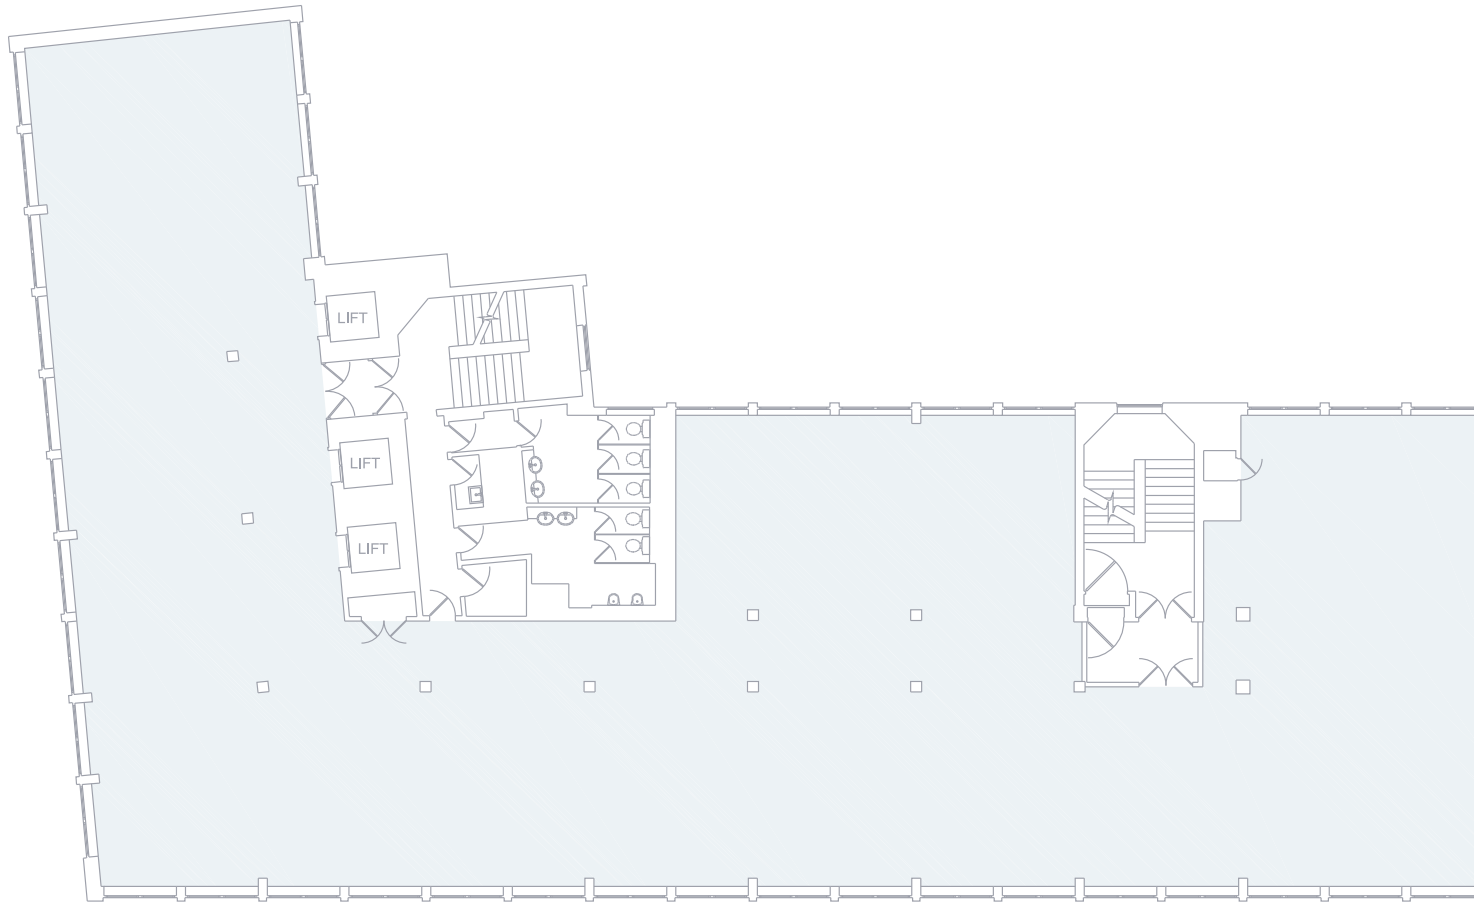

# EDMUND HOUSE

FLOOR 3 - 7,411 sq ft

# EDMUND HOUSE

FLOOR 4 - Available floor space 5,438 sq ft

# EDMUND HOUSE

FLOOR 5 - 6,310 sq ft

# EDMUND HOUSE

FLOOR 6 - 6,311 sq ft