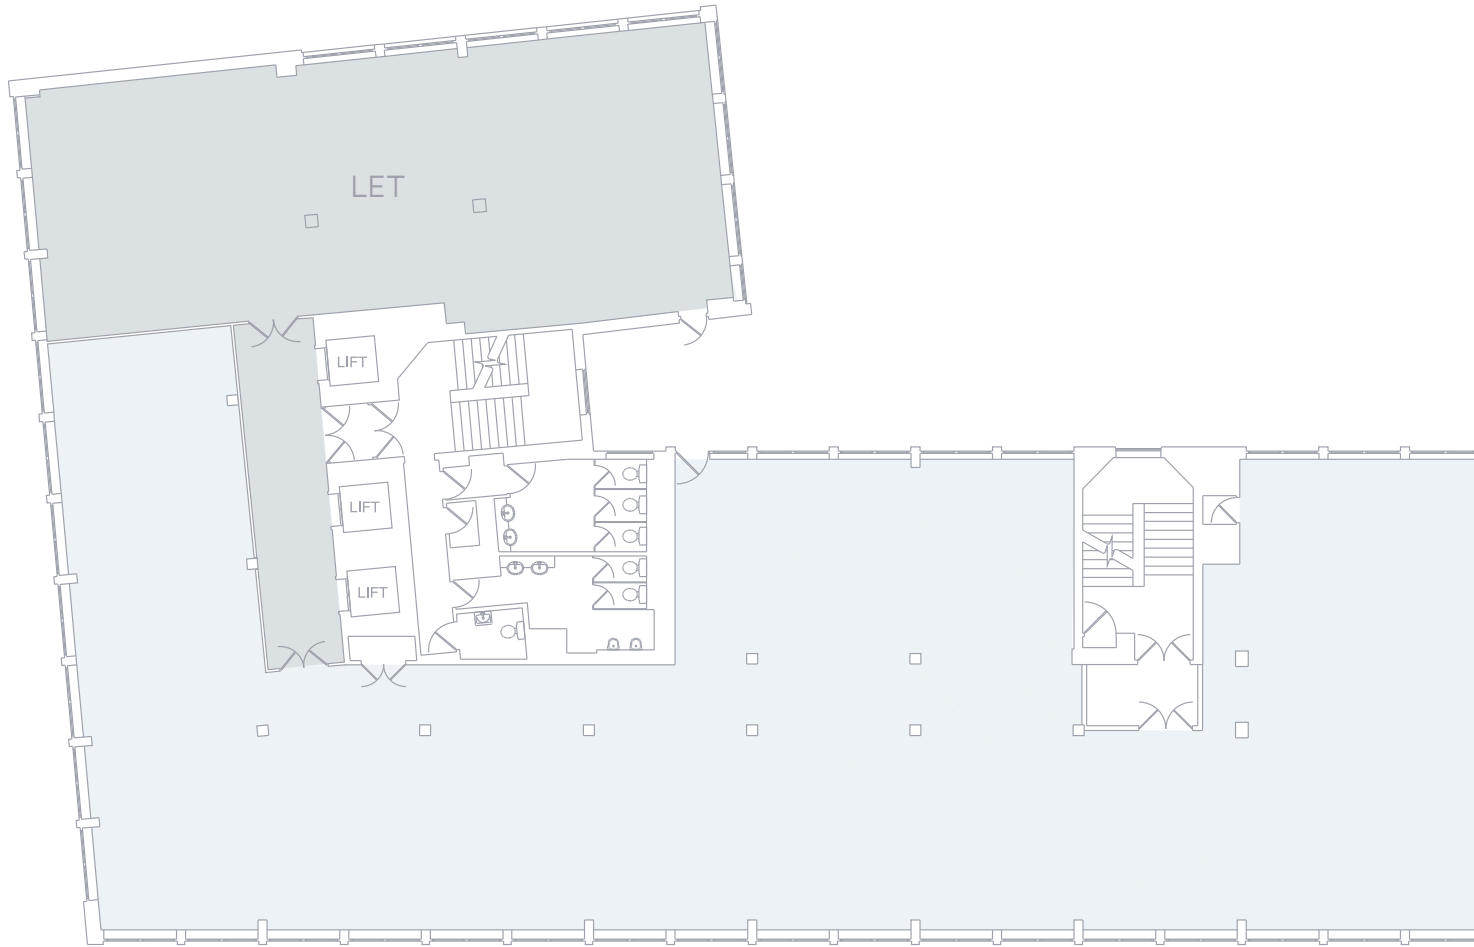

# EDMUND HOUSE

FLOOR 4 - Available floor space 5,438 sq ft