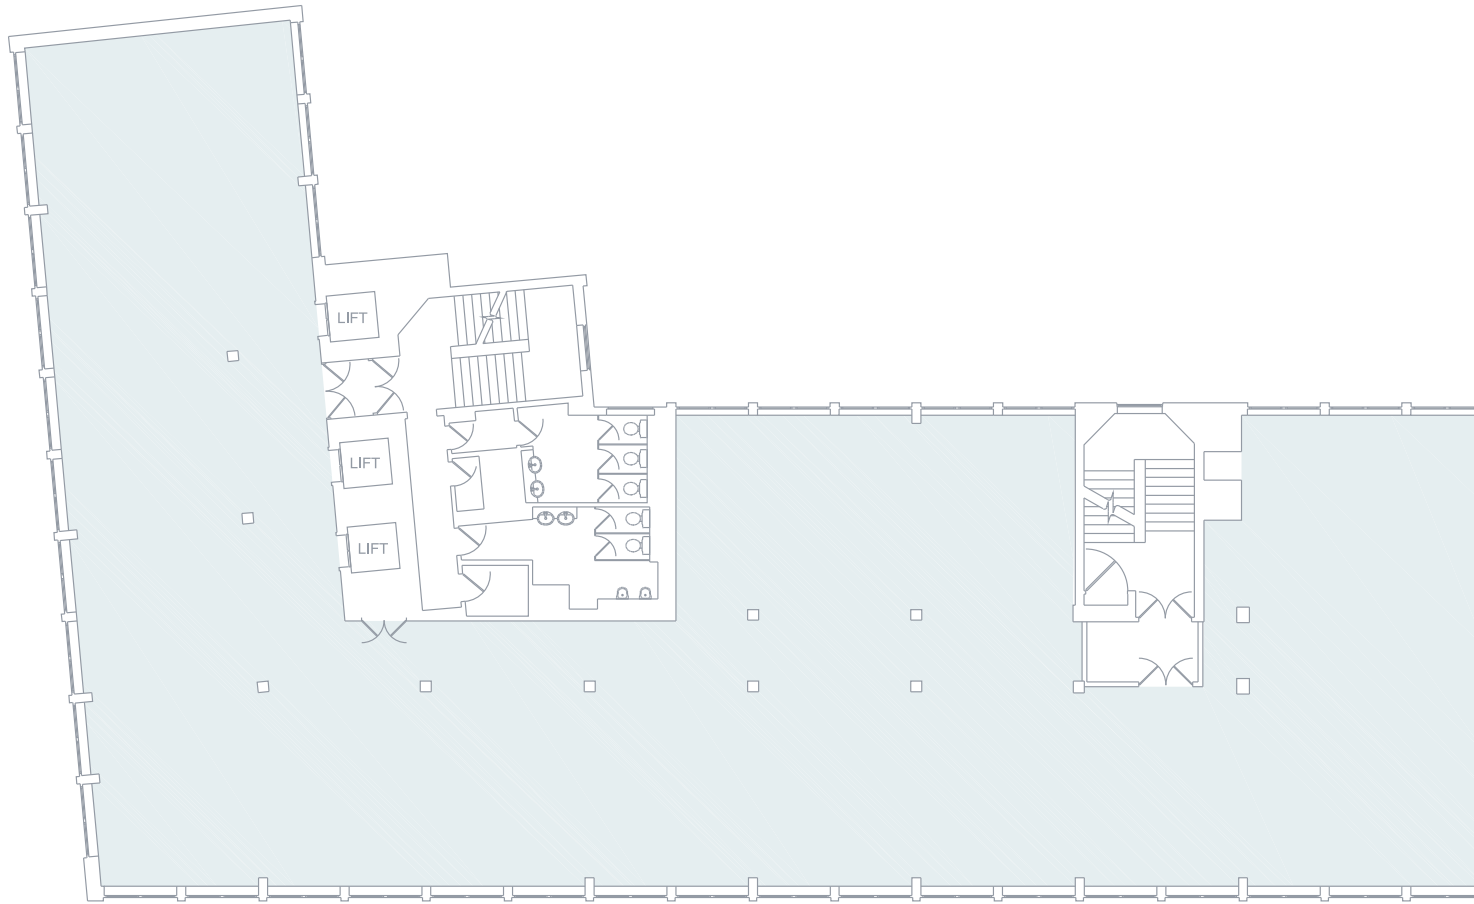

# EDMUND HOUSE

FLOOR 5 - 6,311 sq ft