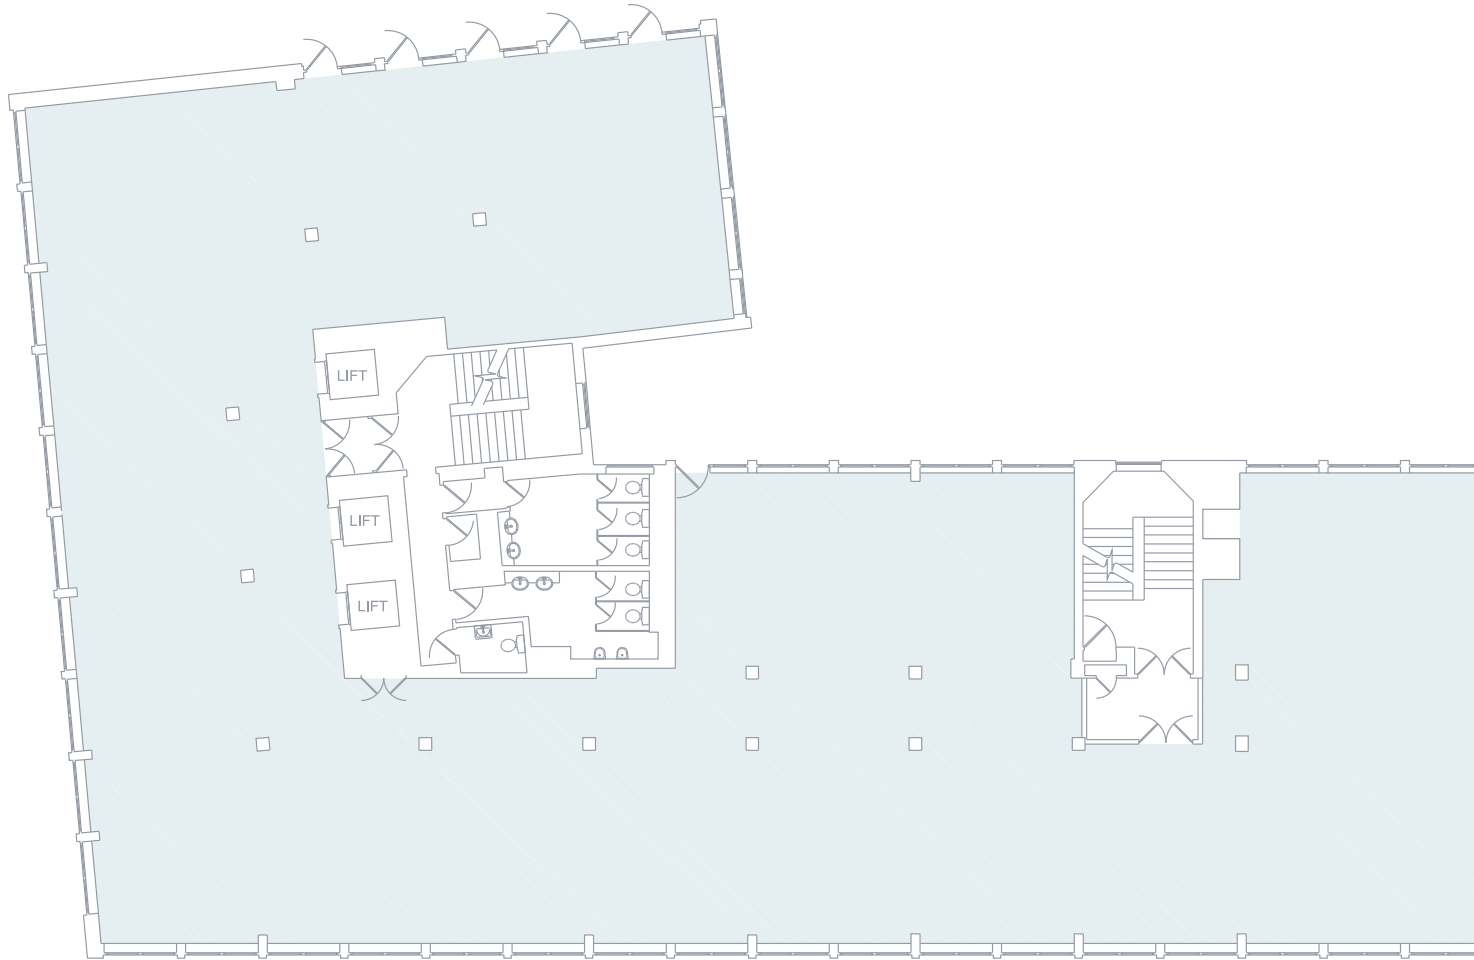

EDMUND HOUSE

FLOOR 3 - 7,411 sq ft